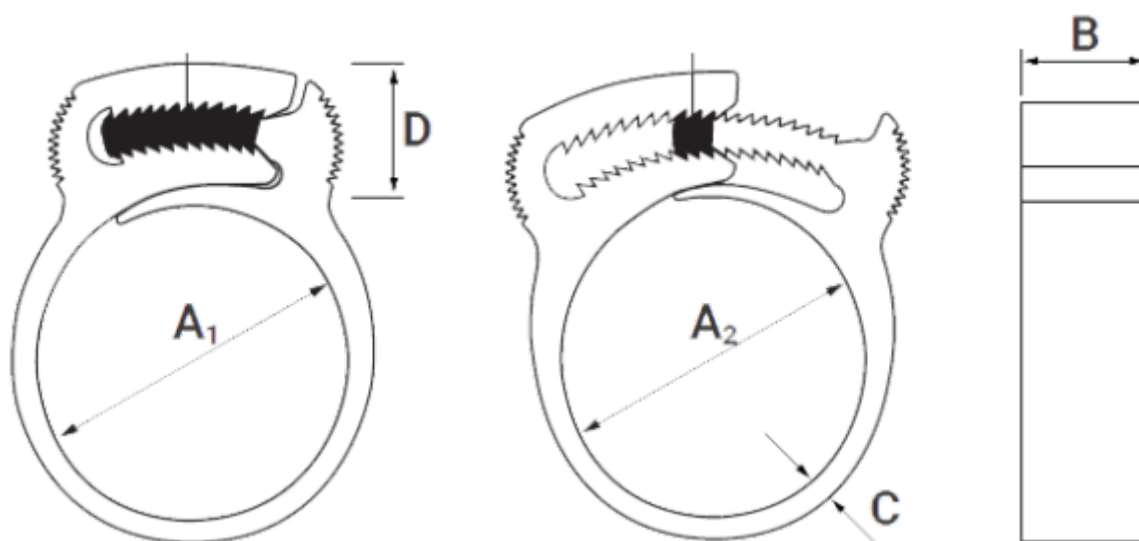

# Data Sheet

Article number: 5603

Description: KLEEclips type B Ø8.0-9.2

## Measures

A1 = 7.9

A2 = 9.6

B = 4.4

C = 1.6

D = 9.3

Size = B

Weight (g) = 90